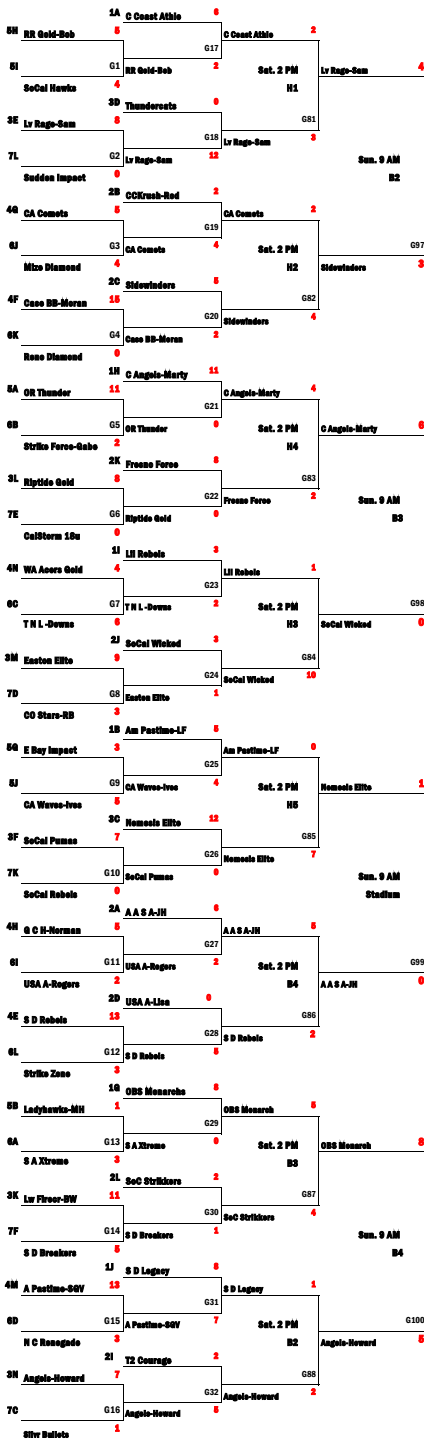

2013 CHAMPIONS CUP

Championship Bracket

7/14/2013
 consolation bracket

L1	SoCal Hawks
L2	G11
L3	Sudden Impact
L4	Miss Diamond
L5	Revo Diamond
L6	Strike Force
L7	CallStorm 18u
L8	WA Acer Gold
L9	CO Stars-8B
L10	E Bay Impact
L11	SoCal Rebels
L12	USA A Rogers
L13	Strike Zone
L14	LadyM-Milo
L15	S D Breakers
L16	NC Renaissance
L17	Silver Bullets

consolation bracket

C Angels-Marty CHAMPION

consolation bracket

L40	Rovelles Gold
L41	So Bay Stars
L42	AZ Outlaws
L43	Tx Elite-0B
L44	Bowen
L45	Jersey KOD
L46	Chirob-Uyeda
L47	Ly Lighting
L48	A Ac-Castel
L49	CA Rage Gold
L50	WA Impact
L51	Team Easton
L52	RR Gold-PG
L53	Rubber Jels
L54	Floccardium
L55	Bram Blazers

LEGEND: H - Harvard; Stadium - Barber; B - Barber; A - Dally-Alton; LP - Lower Peter; G = GAME (to G24)