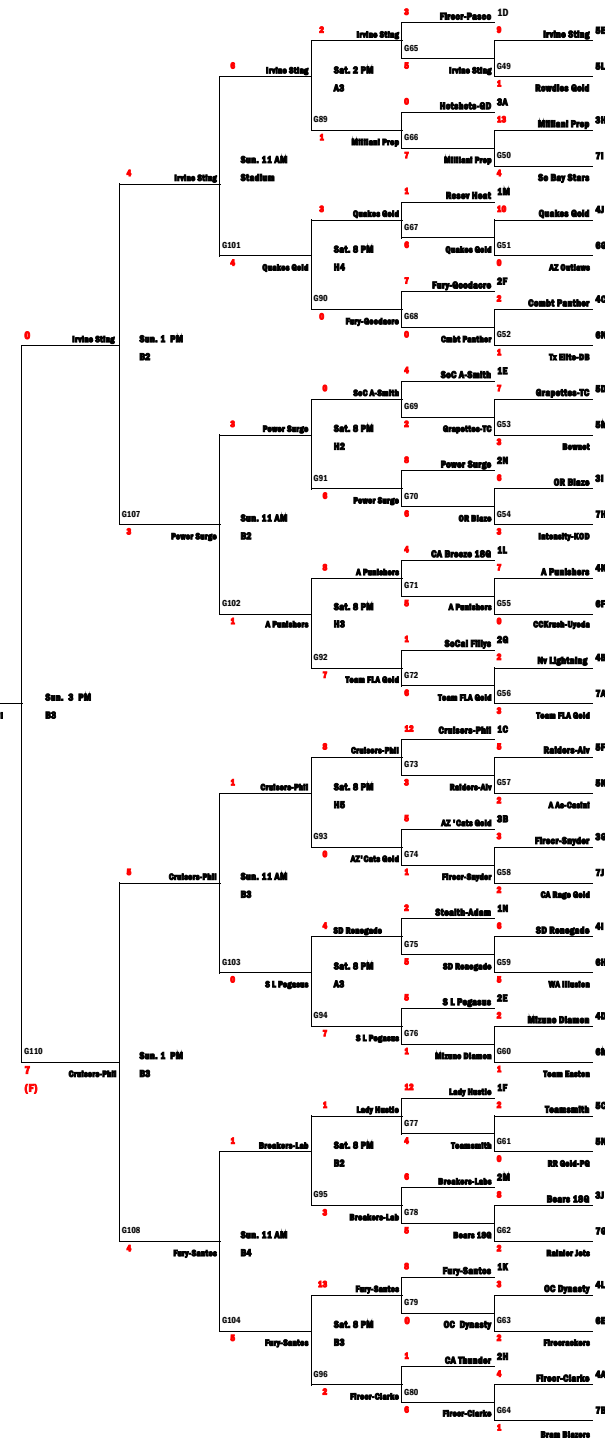

C Angels-Marty CHAMPION

consolation bracket

L40	Rovelles Gold
L41	So Bay Stars
L42	AZ Outlaws
L43	Tx Elite-0B
L44	Bowen
L45	Jersey KOD
L46	Chirob-Uyeda
L47	Ly Lighting
L48	A Ac-Castel
L49	CA Rage Gold
L50	WA Impact
L51	Team Easton
L52	RR Gold-PG
L53	Rubber Jels
L54	Floccardium
L55	Bram Blazers

consolation bracket